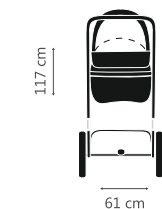

Opakowanie:
jeden karton.

2 w 1 - 0,3m³
3 w 1 - 0,36m³

Waga:

Rama + siatka

- 6,15 kg

Koła

- 2,90 kg

Skrzynka

- 5,00 kg

Sportówka

- 4,70 kg

Torba - 0,85 kg

Fotelik (ISO FIX)

KITE 0-13 kg

+ adapter - 3,50 kg

Konstrukcja - 100 %
aluminium

Waga netto:

- 19,60 kg (2 w 1)

Waga brutto:

- 22,60 kg (2 w 1)

Packing:
one box.

2 w 1 - 0,3m³
3 w 1 - 0,36m³

Weight:

Frame + shopping
basket

- 6,15 kg

Wheels

- 2,90 kg

Baby basket

- 5,00 kg

Sport seat

- 4,70 kg

Bag - 0,85 kg

Car seat (ISO FIX)

KITE 0-13 kg

+ adapter - 3,50 kg

100 % aluminium
frame

Weight net:

- 19,60 kg (2 w 1)

Weight gross:

- 22,60 kg (2 w 1)

retrus.pl

14,95
kg